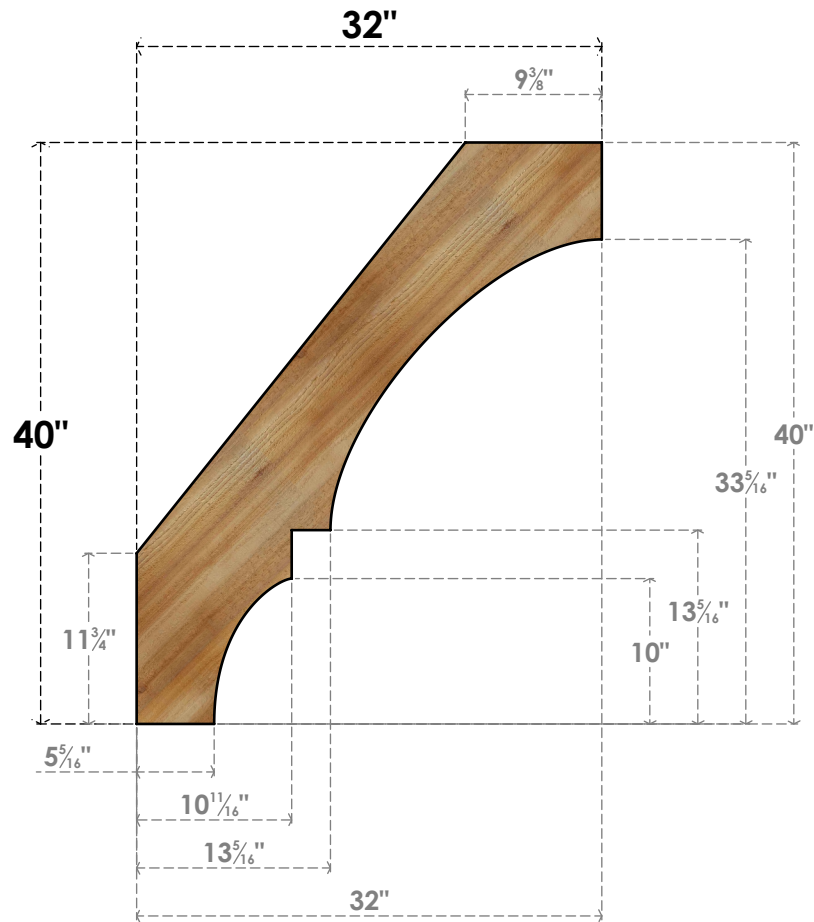

# BRC04X32X40BOA00RWR

4"W X 32"D X 40"H BALBOA ROUGH SAWN BRACE, WESTERN RED CEDAR

**SIDE**

**FRONT**

EKENA MILLWORK  
 2300 WEST MAIN ST.  
 CLARKSVILLE, TX 75426  
 TOLL FREE: 866-607-0453  
 WWW.EKENAMILLWORK.COM

**NOTES**

1. INSTALLATION TO BE COMPLETED IN ACCORDANCE WITH MANUFACTURER'S SPECIFICATIONS.
2. DRAWING MAY NOT BE TO SCALE
3. THIS DRAWING IS INTENDED FOR DESIGN AND PLANNING PURPOSES ONLY.
4. ALL INFORMATION CONTAINED HEREIN WAS CURRENT AT THE TIME OF DEVELOPMENT BUT MUST BE REVIEWED AND APPROVED BY THE PRODUCT MANUFACTURER TO BE CONSIDERED ACCURATE.
5. PRODUCTS ARE NOT KILN DRIED. THIS ITEM IS UNIQUE AND WILL CONTAIN THE NATURAL VARIATIONS THAT THE WOOD SPECIES OFFERS. THIS MAY RESULT IN VARIATIONS UP TO 1/4"