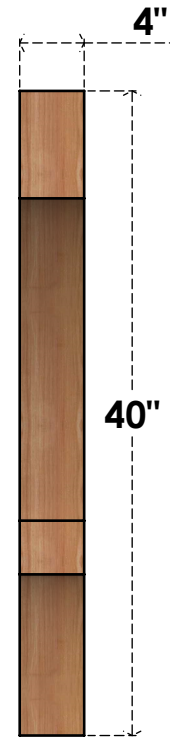

# BRC04X32X40BOA00RWR

4"W X 32"D X 40"H BALBOA ROUGH SAWN BRACE, WESTERN RED CEDAR

**SIDE**

**FRONT**

EKENA MILLWORK  
 2300 WEST MAIN ST.  
 CLARKSVILLE, TX 75426  
 TOLL FREE: 866-607-0453  
 WWW.EKENAMILLWORK.COM

**NOTES**

1. INSTALLATION TO BE COMPLETED IN ACCORDANCE WITH MANUFACTURER'S SPECIFICATIONS.
2. DRAWING MAY NOT BE TO SCALE
3. THIS DRAWING IS INTENDED FOR DESIGN AND PLANNING PURPOSES ONLY.
4. ALL INFORMATION CONTAINED HEREIN WAS CURRENT AT THE TIME OF DEVELOPMENT BUT MUST BE REVIEWED AND APPROVED BY THE PRODUCT MANUFACTURER TO BE CONSIDERED ACCURATE.
5. PRODUCTS ARE NOT KILN DRIED. THIS ITEM IS UNIQUE AND WILL CONTAIN THE NATURAL VARIATIONS THAT THE WOOD SPECIES OFFERS. THIS MAY RESULT IN VARIATIONS UP TO 1/4"